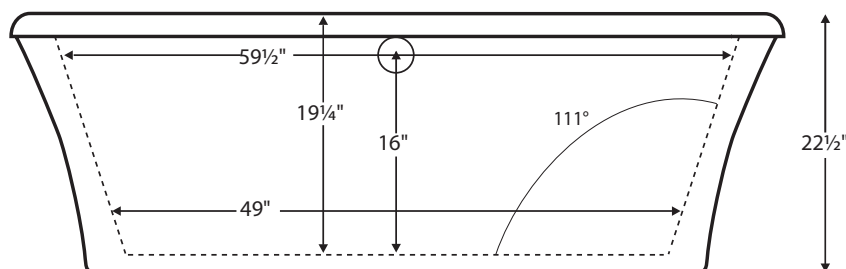

R6636RFSX

65.5" x 35.5" x 22.5"

GENERAL SPECIFICATIONS:

Installation: Freestanding
 Material: Acrylic
 Soaker Weight: 120 lbs / 54.43 kg
 Maximum Fill: 73 gal to overflow

NOTE: Filling this tub to the maximum may require an above average size or dedicated water heater.

Features a 4.5" wide flat deck surface on the drain side for mounting faucetry.

IMPORTANT ORDERING & INSTALLATION INFORMATION:

- Freestanding tub is designed to install on a finished floor that is flat and level.
- Tub has room on drain side between the tub walls for waste & overflow and faucet valve installation.
- Tub includes an access panel (standard) behind the waste & overflow for plumbing connections or Virtual Spout installation.
- Access panel dimensions vary according to tub model and design. Please consider access panel visibility before ordering and when planning final installation position.
- The Virtual Spout is installed below the water level of the tub. Reliance supplies a Wilkins dual check valve and an Acme in-wall atmospheric vent to prevent backsiphonage. Some areas of the country require additional backflow prevention when water is introduced to the bath below the water level. Please check local codes.

• Before discarding tub crate, check for accessories that may be packaged inside.
 • All product measurements are ±1/2".
 • Specifications and configurations are subject to change without notice.
 • Measurements herein supersede all others published prior to publication date below.