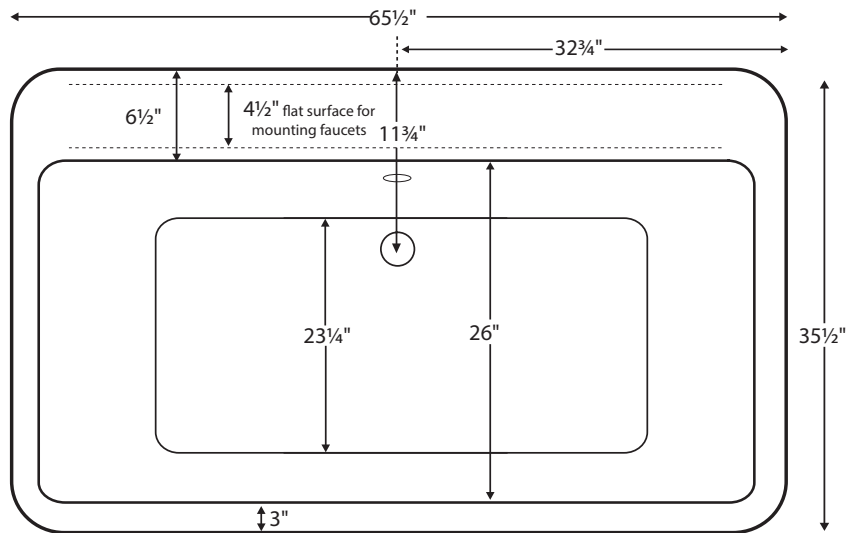

R6636RFSX

65.5" x 35.5" x 22.5"

GENERAL SPECIFICATIONS:

Installation: Freestanding
 Material: Acrylic
 Soaker Weight: 120 lbs / 54.43 kg
 Maximum Fill: 73 gal to overflow

NOTE: Filling this tub to the maximum may require an above average size or dedicated water heater.

Features a 4.5" wide flat deck surface on the drain side for mounting faucetry.

IMPORTANT ORDERING & INSTALLATION INFORMATION:

- Freestanding tub is designed to install on a finished floor that is flat and level.
- Tub has room on drain side between the tub walls for waste & overflow and faucet valve installation.
- Tub includes an access panel (standard) behind the waste & overflow for plumbing connections or Virtual Spout installation.
- Access panel dimensions vary according to tub model and design. Please consider access panel visibility before ordering and when planning final installation position.
- The Virtual Spout is installed below the water level of the tub. Reliance supplies a Wilkins dual check valve and an Acme in-wall atmospheric vent to prevent backsiphonage. Some areas of the country require additional backflow prevention when water is introduced to the bath below the water level. Please check local codes.

• Before discarding tub crate, check for accessories that may be packaged inside.
 • All product measurements are ±1/2".
 • Specifications and configurations are subject to change without notice.
 • Measurements herein supersede all others published prior to publication date below.